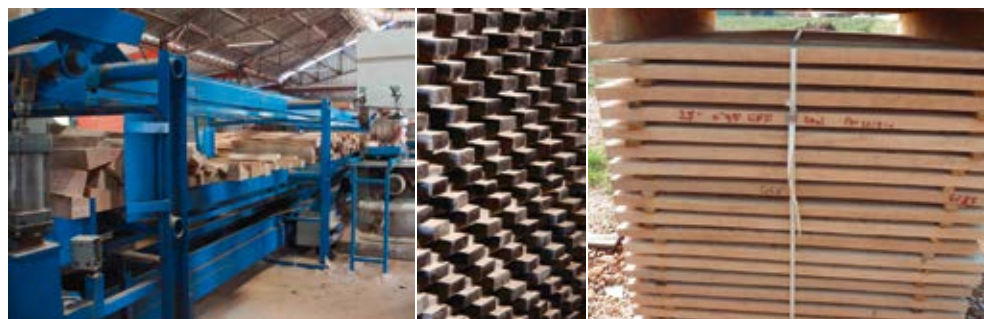

EXPORT

Spain, Belgium, England, Germany

Édition 2012 - Source CENTREEXPORT®